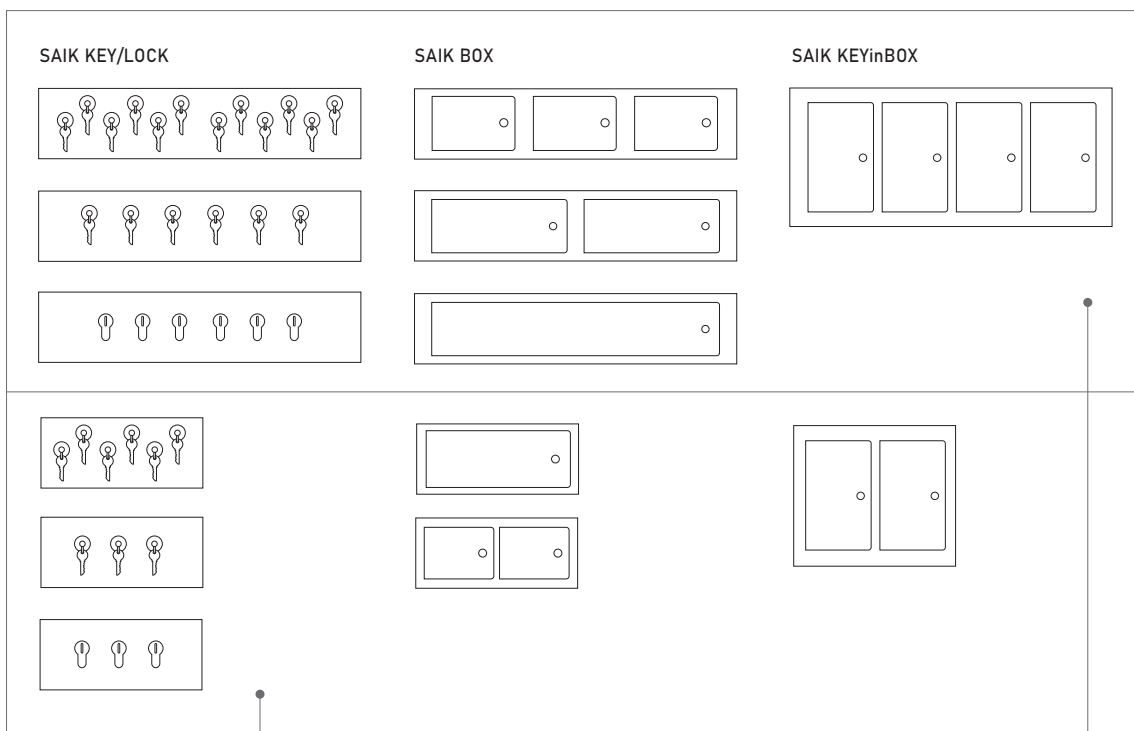

RODZAJE I ROZMIARY MODUŁÓW MODULES TYPES AND SIZES

MAX/MIN 5 - MAŁYCH MODUŁÓW
MAX/MIN 5 - SMALL MODULES